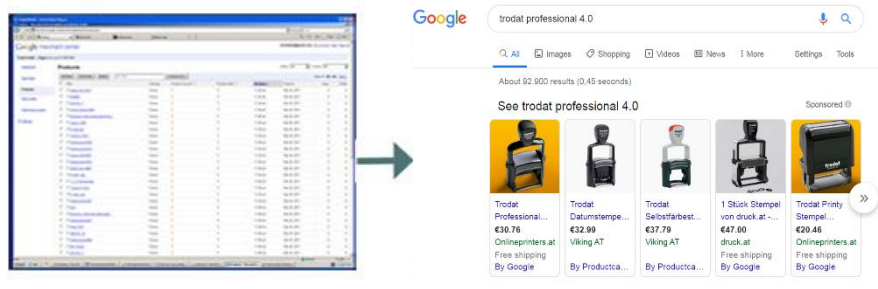

Product description

Use the help of Product Search Engines and increase the chance to have your uTypia shop be found by your customers!

Product Search Engines like Google Product Search are services, which allow users to find specific products with indications of prices and a link directly to the supplier's online shop. A lot of people, who are searching for a product use the Product Search Engines to get only results, where they can actually buy the product. By clicking on the found product the customer is taken into uTypia and directed to the chosen product, so that he can individualize the product there and order it directly in the uTypia Shop.

How does it work

With the uTypia tool the entire product catalogue can be exported to the Product Search Engine. All descriptions of the products and categories and pictures will be transferred automatically, the shop owner saves a lot of time with this tool. You can select the target google product category and also export Shipping and payment options as well as target countries.

It is recommended to create an upload schedule, which uploads the catalogue automatically to predefined dates. If the upload is not repeated after certain periods the products will not be shown in product search results anymore.

Target group

B2C Shops who want to sell via Google and / or improve their Ranking.

The Google Product / google Shopping functionality is not available for all countries on Google

Advantages and disadvantages

- Reach more potential customers
- Increase traffic in the uTypia store
- Possibility of higher sales
- Possibility of Higher Ranking in Search Engines
- Track facility to know which orders resulted from the Product Search Engine

Included Services:

- Export functionality to export your products to Google Product Search
- Manual how to configure your Google Account
- Permanent placement of the products in Google
- Easy update of products in Google

Not included services:

- manual product description changes on Google Product Search
- Changes to your Google Account
- The price is per Shop – not per uTypia Licensee – meaning Google Shopping is activated only for one shop

Available for these uTypia Products:

- uTypia business 6 professional
- uTypia business 6 standard
- uTypia business 6 company shop
- uTypia consumernext professional
- uTypia consumernext standard
- uTypia consumernext company shop
- uTypia portal